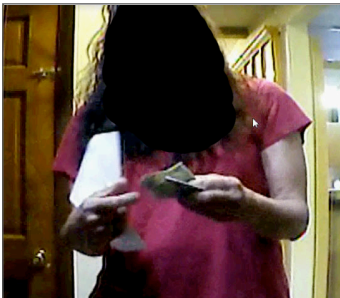

Services

**Electronic Tracking
Concealment Devices -
Electronic, Video
and Still Photography**

Police Departments that have purchased technical equipment such as GPS tracking system, often do not have the time and resources to fully utilize and properly maintain these devices. Batteries are allowed to deplete, firmware is not updated, and a costly and potentially useful piece of technology becomes a paper weight. CRI maintains an inventory of fully-charged and updated technical equipment ready for immediate use. CRI also researches and test cameras in concealments, recorders, tracking tools, and other sophisticated electronics to afford law enforcement the most up-to-date crime fighting tools.

Subject caught with the stolen money utilizing CRI equipment.

Contact

Mike Elam

P.O Box 454

Milford, Ohio, 45150

(513) 266-0882

CRI-Inc@Hotmail.com

We at CRI hope you will consider a small contribution so we can continue to help the men and women who make our community safe.